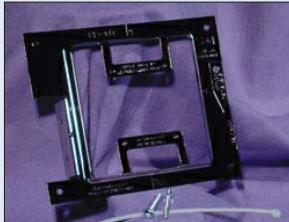

### **Features**

- Includes outdoor enclosure, conduit mounting plate and internal ZAC-60 mounting plate.

## **ZAC-60 Rough In Kit: RIK-60**

Rough in bracket ("mud ring") for locating ZAC-60s prior to wall board installation. Rigid, zinc-coated bracket with cable capture tab.

### **Features**

- Kit includes mounting and installation instructions, mounting bracket, mounting screws and one 6" tie-wrap.

### **Features**

- Plastic-molded connector. Two RJ-45 jacks in, one RJ-45 jack out.