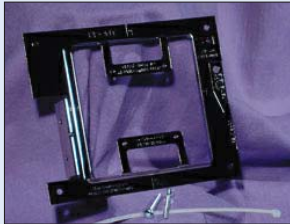

ZON Accessories

ZON[®]
Whole House
Digital Audio

ZAC-60 Outdoor Enclosure: ZOE-60

Surface-mount outdoor enclosure for the ZAC-60 Controller.

Features

- Includes outdoor enclosure, conduit mounting plate and internal ZAC-60 mounting plate.

ZAC-60 Rough In Kit: RIK-60

Rough in bracket ("mud ring") for locating ZAC-60s prior to wall board installation. Rigid, zinc-coated bracket with cable capture tab.

Features

- Kit includes mounting and installation instructions, mounting bracket, mounting screws and one 6" tie-wrap.

ZIM-4 Wire Splitter: ZWS-2

Allows two home-run ZIM-4 lines to be combined into one ZR-98-ready connection.

Features

- Plastic-molded connector. Two RJ-45 jacks in, one RJ-45 jack out.

ZAC-60 Controller Faceplate Kit: ZAC-60 FP

Features

- Kit includes one faceplate and matching center insert.

ZAC-60 Rough In Back Box: RBB-60

Designed for use in masonry walls and installations requiring conduit.

Features

- Kit includes instructions and ZAC-60 mounting screws.