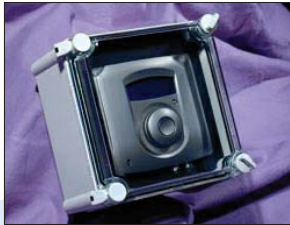

ZON Accessories

ZON[®]
Whole House
Digital Audio

ZAC-60 Outdoor Enclosure: ZOE-60

Surface-mount outdoor enclosure for the ZAC-60 Controller.

Features

- Includes outdoor enclosure, conduit mounting plate and internal ZAC-60 mounting plate.

ZAC-60 Rough In Kit: RIK-60

Rough in bracket ("mud ring") for locating ZAC-60s prior to wall board installation. Rigid, zinc-coated bracket with cable capture tab.

Features

- Kit includes mounting and installation instructions, mounting bracket, mounting screws and one 6" tie-wrap.

ZIM-4 Wire Splitter: ZWS-2

Allows two home-run ZIM-4 lines to be combined into one ZR-98-ready connection.

Features

- Plastic-molded connector. Two RJ-45 jacks in, one RJ-45 jack out.

ZAC-60 Controller Faceplate Kit: ZAC-60 FP

Oxmoor's burlwood faceplate/knob kit for the ZAC-60 Controller shown. Other colors available are black, ivory, primed, titanium, white and rosewood.

Features

- Kit includes one faceplate and matching jog wheel.