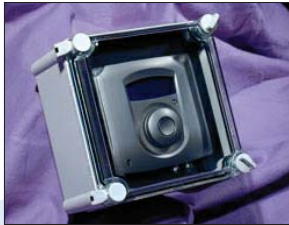

ZON Accessories

ZON®
Whole House
Digital Audio

ZAC-60 Outdoor Enclosure: ZOE-60

Surface-mount outdoor enclosure for the ZAC-60 Controller.

Features

- Includes outdoor enclosure, conduit mounting plate and internal ZAC-60 mounting plate.